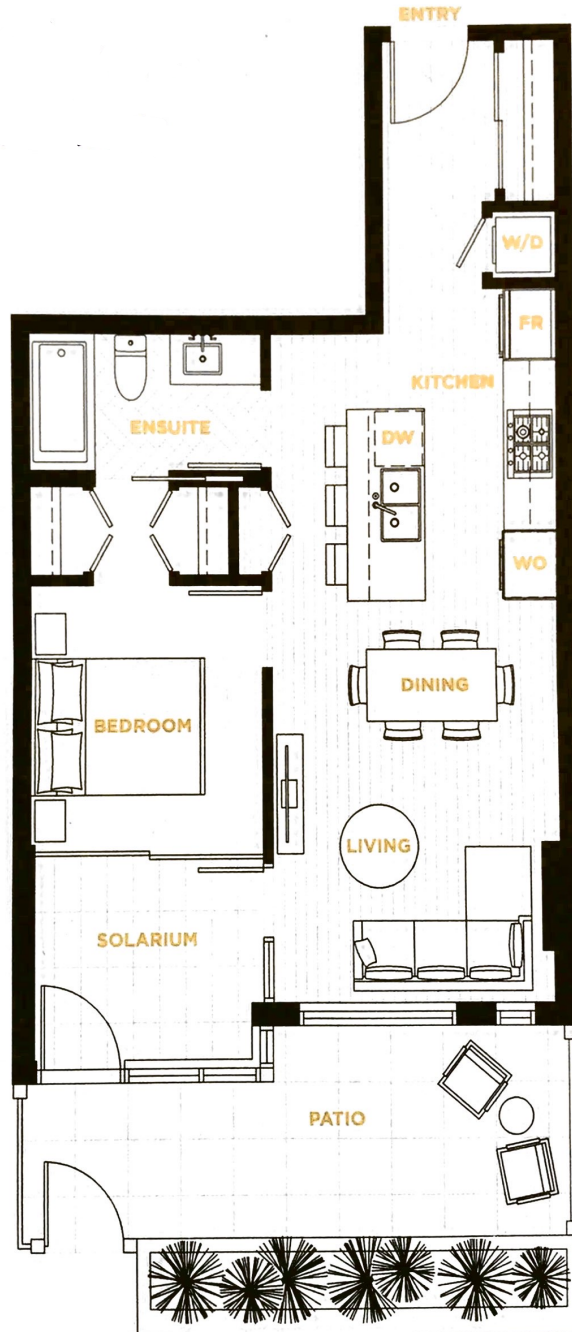

Plan J

1 Bed + 1 Bath
+ Solarium

Interior: 640 Sq Ft
Exterior: 140 Sq Ft
Total: 780 Sq Ft

MARQUISELIVING.COM

Developer reserves the right to make modifications to the floorplans, areas, unit numbers and/or specifications without notice. Actual floorplans may have minor variations from the illustrations above. Measurements are based on architectural areas and not taken from the strata survey plan. This is not an offering for purchase. Any such offering can only be made with a Disclosure Statement. E&OE