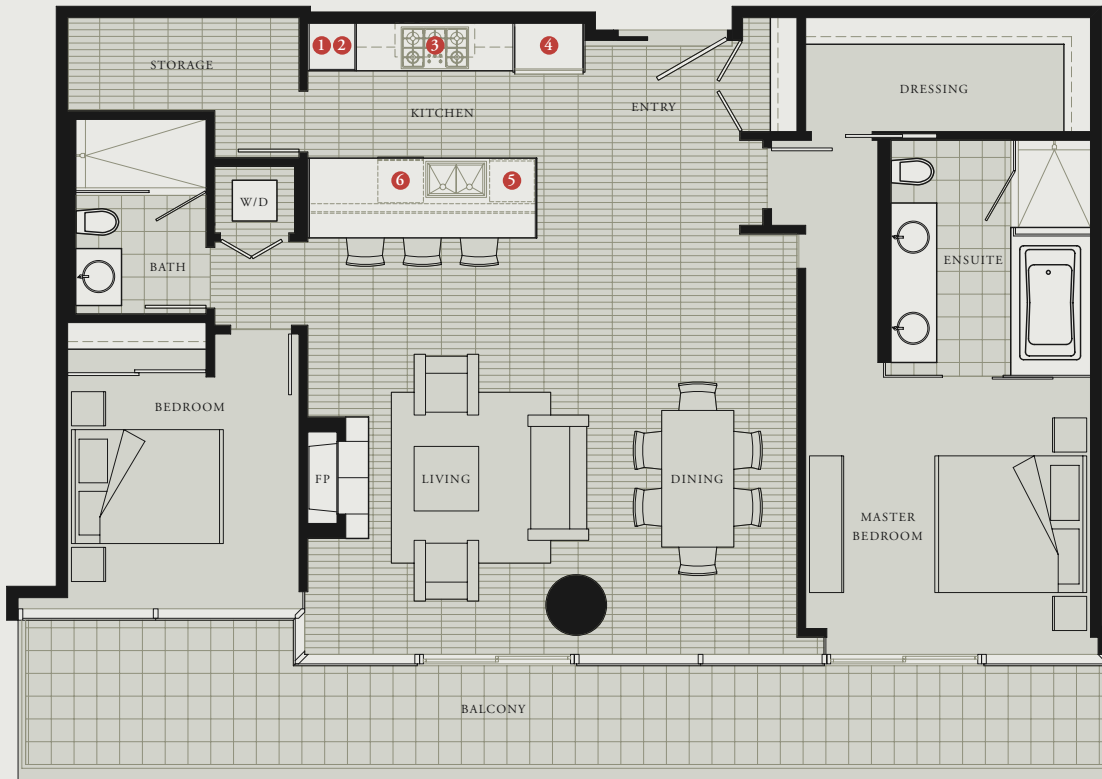

Estate

04

2 BEDROOM

LIVING: 1307 SF

WEST CORDOVA

LEVELS 33-45

THE ESTATES KITCHEN
Featuring Boffi cabinetry from Italy

- 1 Miele microwave/speed oven (above)
- 2 Miele wall oven (below)
- 3 Miele gas cooktop
- 4 Sub-Zero refrigerator
- 5 Sub-Zero wine cooler/refrigeration drawers
- 6 Miele dishwasher

DIMENSIONS, SIZES, SPECIFICATIONS, LAYOUTS AND MATERIALS ARE APPROXIMATE ONLY AND SUBJECT TO CHANGE WITHOUT NOTICE. E.R.O.E.